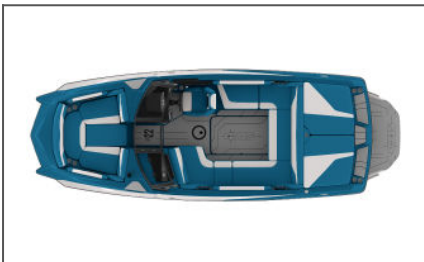

**Don't Miss Out On
Huge Savings At The Show**

Visit Us Again At:
Stateamind Water Sports Inc.
122 Ford Lane, Hazelwood, MO 63042 USA