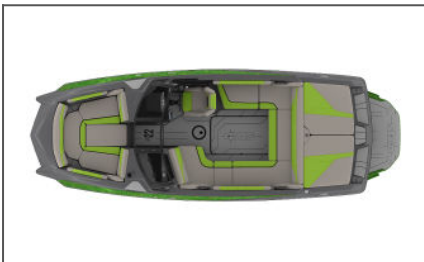

**Don't Miss Out On
Huge Savings At The Show**

Visit Us Again At:
Stateamind Water Sports Inc.
122 Ford Lane, Hazelwood, MO 63042 USA