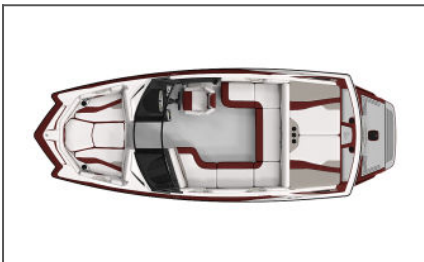

**Don't Miss Out On
Huge Savings At The Show**

Visit Us Again At:
Stateamind Water Sports Inc.
122 Ford Lane, Hazelwood, MO 63042 USA