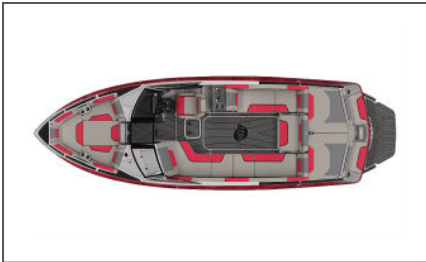

2019 Wakesetter 25 LSV
Hull Id: MB2H1165L819

Visit Us Again At:
Stateamind Water Sports Inc.
122 Ford Lane, Hazelwood, MO 63042 USA

Quote Number: 181030-16401

EXTERIOR COLOR(S) SCHEME: Aggressive		INTERIOR COLOR(S)	2019 Wakesetter 25 LSV
 Deck Accent- Indy Red Metallic	\$1,117.00	 Carpet- Sterling	Hull Id: MB2H1165L819
 Deck Base- Arctic White		 Interior Accent- Indy Red	
 Deck Main- Machine Silver Metallic	\$1,117.00	 Interior Base- Light Graphite	MSRP
 Hull Base- Arctic White		 Cushion Bead- Ebony	Boat Total: \$134,667.00
 Hull Bow Main- Machine Silver Metallic	\$1,117.00	 Interior Main- Graphite	Option Total: \$47,250.00
 Hull Main- Indy Red Metallic	\$1,117.00	 Cushion Panel- Light Graphite	Dealer Add-Ons: \$0.00
 Surf Gate- Machine Silver Metallic		 Dash Main- Black (m-Grain)	Custom Charge: \$0.00
 Swim Step- Machine Silver Metallic	\$292.00	 Boat Top Stitch- Ebony	
		 Dash Top Stitch- Indy Red	
		 Cushion Main- Indy Red	
			*USD: \$181,917.00

FEATURES

CANVAS COVERS

CS Bimini Top - Extended Gen II Surf	\$2,308.00
CS Boat Cover w/TAPS 2 and Swimboard	\$1,185.00
Shrinkable Shipping Cover	\$392.00

ENGINE

Malibu Monsoon M6Di
Standard - 17 x 155 - 3077