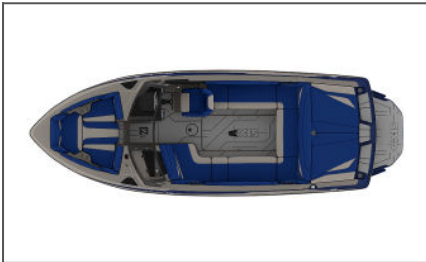

2019 Axis T23  
Hull Id: AWRG9205J819

Visit Us Again At:  
Stateamind Water Sports Inc.  
122 Ford Lane, Hazelwood, MO 63042 USA

Quote Number: 180601-88758

EXTERIOR COLOR(S) SCHEME: Flip Side (S1)		INTERIOR COLOR(S)		2019 Axis T23	
	Gel Accent- Dark Blue Metallic	\$1,458.00		Interior Base- Dark Blue	\$556.00
	Gel Base- Light Graphite	\$1,458.00		Interior Main- Dark Blue	\$556.00
	Surf Gate- Dark Blue Metallic			Cushion Panel- Light Graphite	
	Swim Step- Dark Blue Metallic			Cushion Bead- Arctic White	
				Top Stitch- White	
				Hull Id: AWRG9205J819	
				<b>MSRP</b>	
				Boat Total:	\$72,207.00
				Option Total:	\$27,542.00
				Dealer Add-Ons:	\$0.00
				Custom Charge:	\$0.00
				*USD: \$99,749.00	