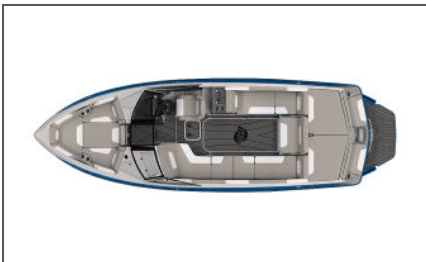

2019 Wakesetter 25 LSV
Hull Id: MB2H9028I819

Visit Us Again At:
Stateamind Water Sports Inc.
122 Ford Lane, Hazelwood, MO 63042 USA

Quote Number: 180601-88599

EXTERIOR COLOR(S) SCHEME: Aggressive		INTERIOR COLOR(S)	2019 Wakesetter 25 LSV
	Deck Accent- Vapor Blue Metallic \$1,117.00	Carpet- Sterling	Hull Id: MB2H90281819
	Deck Base- Arctic White	Dash Main- Black (m-Grain)	
	Deck Main- Machine Silver Metallic \$1,117.00	Interior Accent- Arctic White	MSRP
	Hull Base- Arctic White	Cushion Bead- Light Graphite	Boat Total: \$134,667.00
	Hull Bow Main- Arctic White	Interior Main- Light Graphite	Option Total: \$67,140.00
	Hull Main- Vapor Blue Metallic \$1,117.00	Boat Top Stitch- Arctic White	Dealer Add-Ons: \$0.00
	Surf Gate- Vapor Blue Metallic	Dash Top Stitch- Vapor Blue \$100.00	Custom Charge: \$0.00
	Swim Step- Vapor Blue Metallic \$292.00	Cushion Main- Arctic White	
		Cushion Panel- Vapor Blue	
		Interior Base- Light Graphite	
			*USD: \$201,807.00