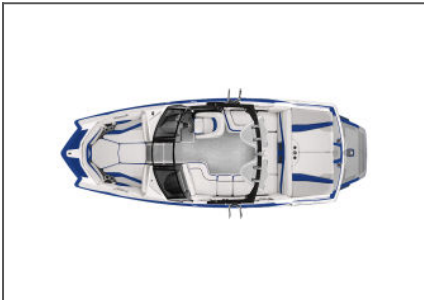

2018 Axis A22
Hull Id: AWRA6138L718

Visit Us Again At:
Stateamind Water Sports Inc.
122 Ford Lane, Hazelwood, MO 63042 USA

Quote Number: 170825-59981

EXTERIOR COLOR(S) SCHEME: Flip Side (S2)	INTERIOR COLOR(S)	None
 Gel Accent- Dark Blue  Gel Base- White  Surf Gate- Dark Blue  Swim Step- Dark Blue	 Grain Accent- Silver  Interior Base- Cement  Interior Main- Cement  Cushion Panel- Dark Blue  Cushion Bead- Black  Top Stitch- Black  Interior Accent- Flint  Interior Accent 2- Dark Blue	Boat Total: \$0.00 Option Total: \$0.00 Dealer Add-Ons: Custom Charge: \$0.00 *USD: \$0.00