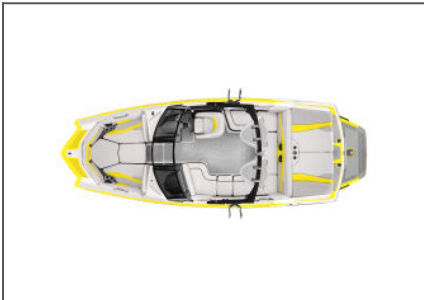

2018 Axis A22  
Hull Id: AWRA6043L718

Visit Us Again At:  
Stateamind Water Sports Inc.  
122 Ford Lane, Hazelwood, MO 63042 USA

Quote Number: 170825-59970

EXTERIOR COLOR(S) SCHEME: Flip Side (S2)	INTERIOR COLOR(S)	None
 Gel Accent- Sunny Summer Yellow  Gel Base- White  Surf Gate- Sunny Summer Yellow  Swim Step- Sunny Summer Yellow	 Grain Accent- Silver  Interior Base- Cement  Interior Main- Cement  Cushion Panel- Black  Cushion Bead- Black  Top Stitch- White  Interior Accent- Flint  Interior Accent 2- Sunny Summer Yellow	Boat Total: \$0.00 Option Total: \$0.00 Dealer Add-Ons: Custom Charge: \$0.00 *USD: \$0.00