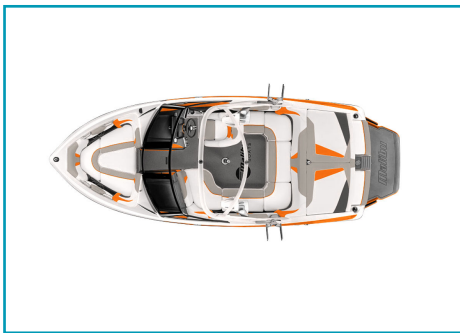

2017 Wakesetter 20 VTX

Boat images are for visualization of colors only. Images may contain features and options that are not selected on your configured boat.

Visit Us Again At:

Stateamind Water Sports Inc.
122 Ford Lane, Hazelwood, MO 63042 USA