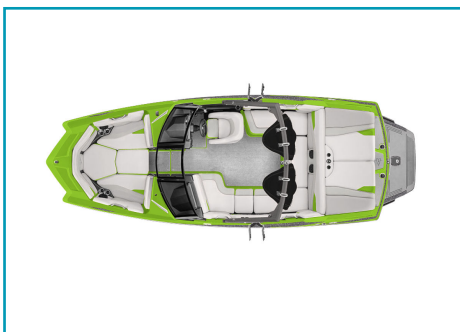

2017 Axis A22

Boat images are for visualization of colors only. Images may contain features and options that are not selected on your configured boat.

Visit Us Again At:

Stateamind Water Sports Inc.
122 Ford Lane, Hazelwood, MO 63042 USA