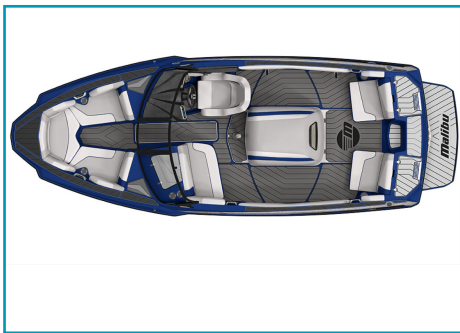

2017 Performance TXi MO
Hull ID: MB2T2325L617

Boat images are for visualization of colors only. Images may contain features and options that are not selected on your configured boat.

Visit Us Again At:

Stateamind Water Sports Inc.
122 Ford Lane, Hazelwood, MO 63042 USA

Quote Number: 161014-19996

EXTERIOR COLOR(S) Scheme: TXI		INTERIOR COLOR(S)		2017 Performance TXi MO
	Deck Accent- Machine Silver Metallic	\$1,050.00		Hull ID: MB2T2325L617
	Deck Base- Dark Blue	\$700.00		MSRP
	Deck Main- Ebony			
	Hull Accent- White			Boat Total: \$ 82,327.00
	Hull Accent 2- Machine Silver Metallic	\$1,050.00		Option Total: \$ 27,164.00
	Hull Base- White			Dealer Add-Ons: \$ 0.00
	Hull Main- Dark Blue			Custom Charge: \$ 0.00
	Swim Step- Dark Blue			*USD: \$ 109,491.00