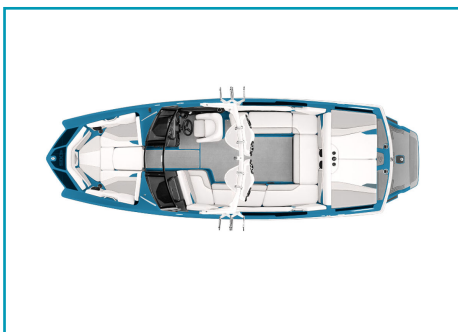

2017 Axis A24

Boat images are for visualization of colors only. Images may contain features and options that are not selected on your configured boat.

Visit Us Again At:

Stateamind Water Sports Inc.
122 Ford Lane, Hazelwood, MO 63042 USA