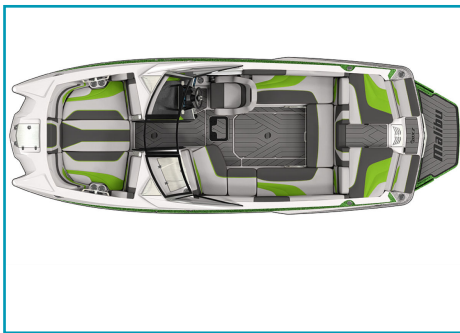

2017 Wakesetter 22 MXZ
Hull ID: MB2M15731617

Boat images are for visualization of colors only. Images may contain features and options that are not selected on your configured boat.

Visit Us Again At:

Stateamind Water Sports Inc.
122 Ford Lane, Hazelwood, MO 63042 USA

Quote Number: 160706-95306

EXTERIOR COLOR(S) Scheme: Classic		INTERIOR COLOR(S)		2017 Wakesetter 22 MXZ
	Deck Accent- Malibu Green Metallic	\$1,050.00		Carpet- Sterling
	Deck Accent 2- White			Cushion Bead- Malibu Green
	Deck Base- White			Cushion Panel- Charcoal
	Deck Main- Machine Silver Metallic	\$1,050.00		Dash Accent- Malibu Green
	Hull Accent- Machine Silver Metallic	\$1,050.00		Dash Main- Black (m-Grain)
	Hull Accent 2- White			Interior Accent 1- Malibu Green
	Hull Base- White			Interior Base- Moonbeam
	Hull Main- Malibu Green Metallic	\$1,050.00		Interior Main- Graphite
	Surf Gate- Malibu Green Metallic			Thread Color- Ebony
	Swim Step- Malibu Green Metallic	\$267.00		
				Hull ID: MB2M1573I617
				MSRP
				Boat Total: \$ 109,879.00
				Option Total: \$ 55,561.00
				Dealer Add-Ons: \$ 0.00
				Custom Charge: \$ 0.00
				*USD: \$ 165,440.00