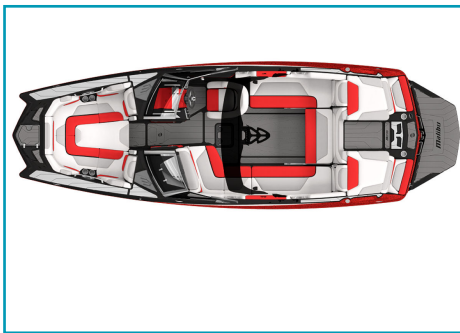

2016 MSeries M235  
Hull ID: MB2V7787K516

Boat images are for visualization of colors only. Images may contain features and options that are not selected on your configured boat.

Visit Us Again At:

Stateamind Water Sports Inc.  
122 Ford Lane, Hazelwood, MO 63042 USA