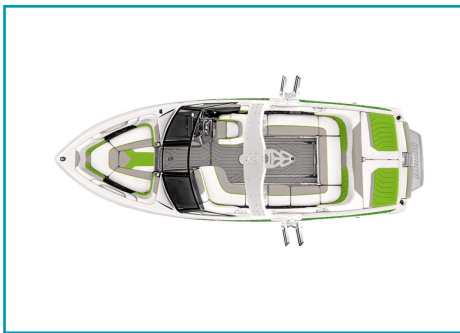

2016 Wakesetter 25 LSV

Boat images are for visualization of colors only. Images may contain features and options that are not selected on your configured boat.

Visit Us Again At:

Stateamind Water Sports Inc.
122 Ford Lane, Hazelwood, MO 63042 USA

Quote Number: 160229-70016

EXTERIOR COLOR(S) Scheme: Classic		INTERIOR COLOR(S)		2016 Wakesetter 25 LSV	
	Deck Accent- Malibu Green Metallic	\$1,000.00		Carpet- Sterling	Hull ID: MSRP Boat Total: \$ 116,750.00 Option Total: \$ 25,802.00 Dealer Add-Ons: \$ 0.00 Custom Charge: \$ 0.00 <hr/> *USD: \$ 142,552.00
	Deck Base- White			Cushion Bead- Malibu Green	
	Deck Floor- White			Cushion Panel- Light Graphite	
	Deck Main- White			Dash Accent- Light Graphite	
	Hull Accent- White			Dash Main- Black (m-Grain)	
	Hull Accent 2- Ebony			Interior Accent 1- Malibu Green	
	Hull Base- White			Interior Base- White	
	Hull Main- Malibu Green Metallic	\$1,000.00		Interior Main- Light Graphite	
	Surf Gate- White			Thread Color- White	
	Swim Step- White				
				\$333.00	