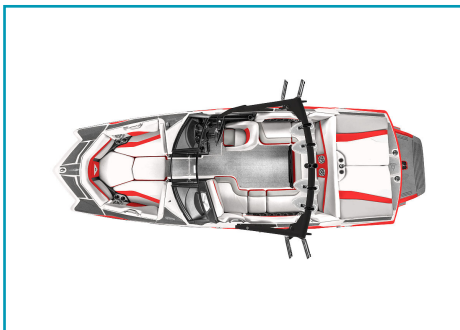

2015 Axis A22