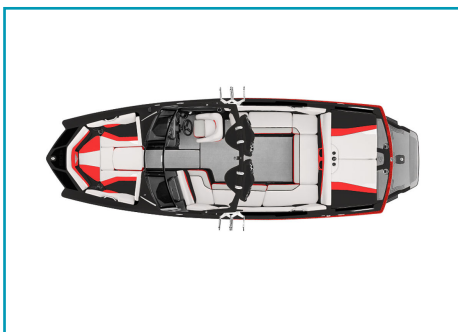

2016 Axis A24
Hull ID: AWRC7883L516

Boat images are for visualization of colors only. Images may contain features and options that are not selected on your configured boat.

Visit Us Again At:

Stateamind Water Sports Inc.
122 Ford Lane, Hazelwood, MO 63042 USA