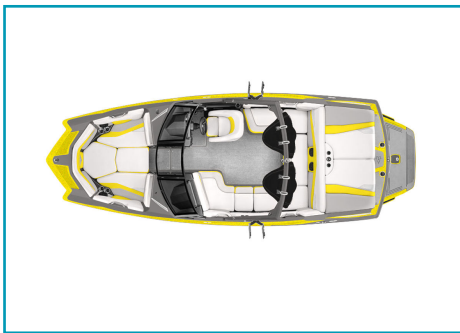

2016 Axis A22  
Hull ID: AWRA7368J516

Boat images are for visualization of colors only. Images may contain features and options that are not selected on your configured boat.

Visit Us Again At:

Stateamind Water Sports Inc.  
122 Ford Lane, Hazelwood, MO 63042 USA