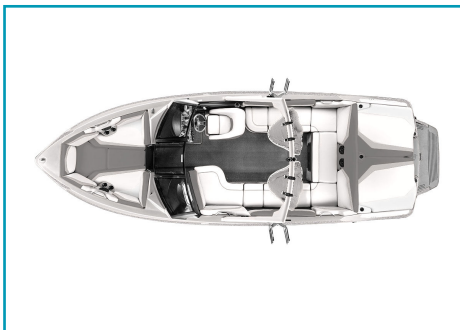

2016 Axis T23
Hull ID: AWRG6775H516